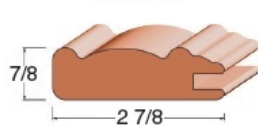

Chill
Dark Chocolate
Grigio
Latitude North
Latitude West
Storm
White Chocolate

ML4300