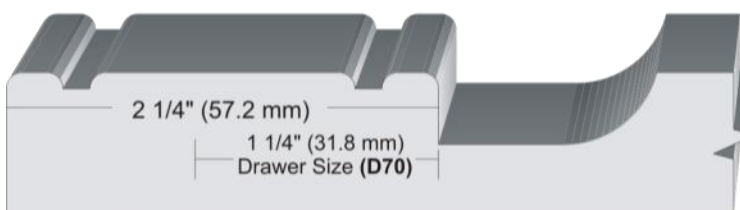

M44 2 pc. Chamfer Recessed 3/8"

M95 Beaded (Washboard) Raised Panel

M53 2 pc. Bevel Shaker Recessed 3/8"

M96 V-Groove Panel & V-Groove Through Stile and Rail

M86 V-Groove Raised Panel (Square Pattern Routed Only)