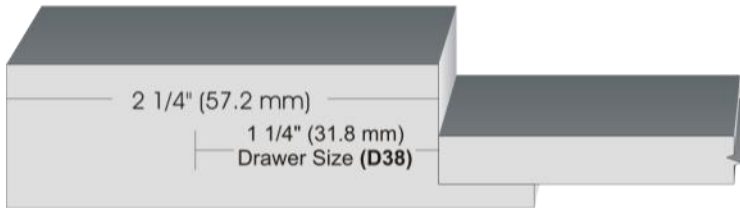

M32 2 pc. Shaker Panel Recessed 1/4"

M89 2 pc. Cove Recessed Panel

M34 2 pc. Chamfer Recessed Panel

M92 2 pc. Step Recessed Panel

M38 2 pc. Shaker Panel Recessed 3/8"

M94 2 pc. Recessed Panel Beaded Stile and Rail

M44 2 pc. Chamfer Recessed 3/8"

M95 Beaded (Washboard) Raised Panel

M53 2 pc. Bevel Shaker Recessed 3/8"

M96 V-Groove Panel & V-Groove Through Stile and Rail

M86 V-Groove Raised Panel (Square Pattern Routed Only)