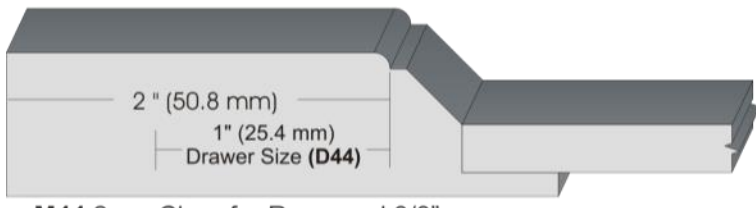

M32 2 pc. Shaker Panel Recessed 1/4"

M89 2 pc. Cove Recessed Panel

M34 2 pc. Chamfer Recessed Panel

M92 2 pc. Step Recessed Panel

M38 2 pc. Shaker Panel Recessed 3/8"

M94 2 pc. Recessed Panel Beaded Stile and Rail

M44 2 pc. Chamfer Recessed 3/8"

M95 Beaded (Washboard) Raised Panel

M53 2 pc. Bevel Shaker Recessed 3/8"

M96 V-Groove Panel & V-Groove Through Stile and Rail

M86 V-Groove Raised Panel (Square Pattern Routed Only)